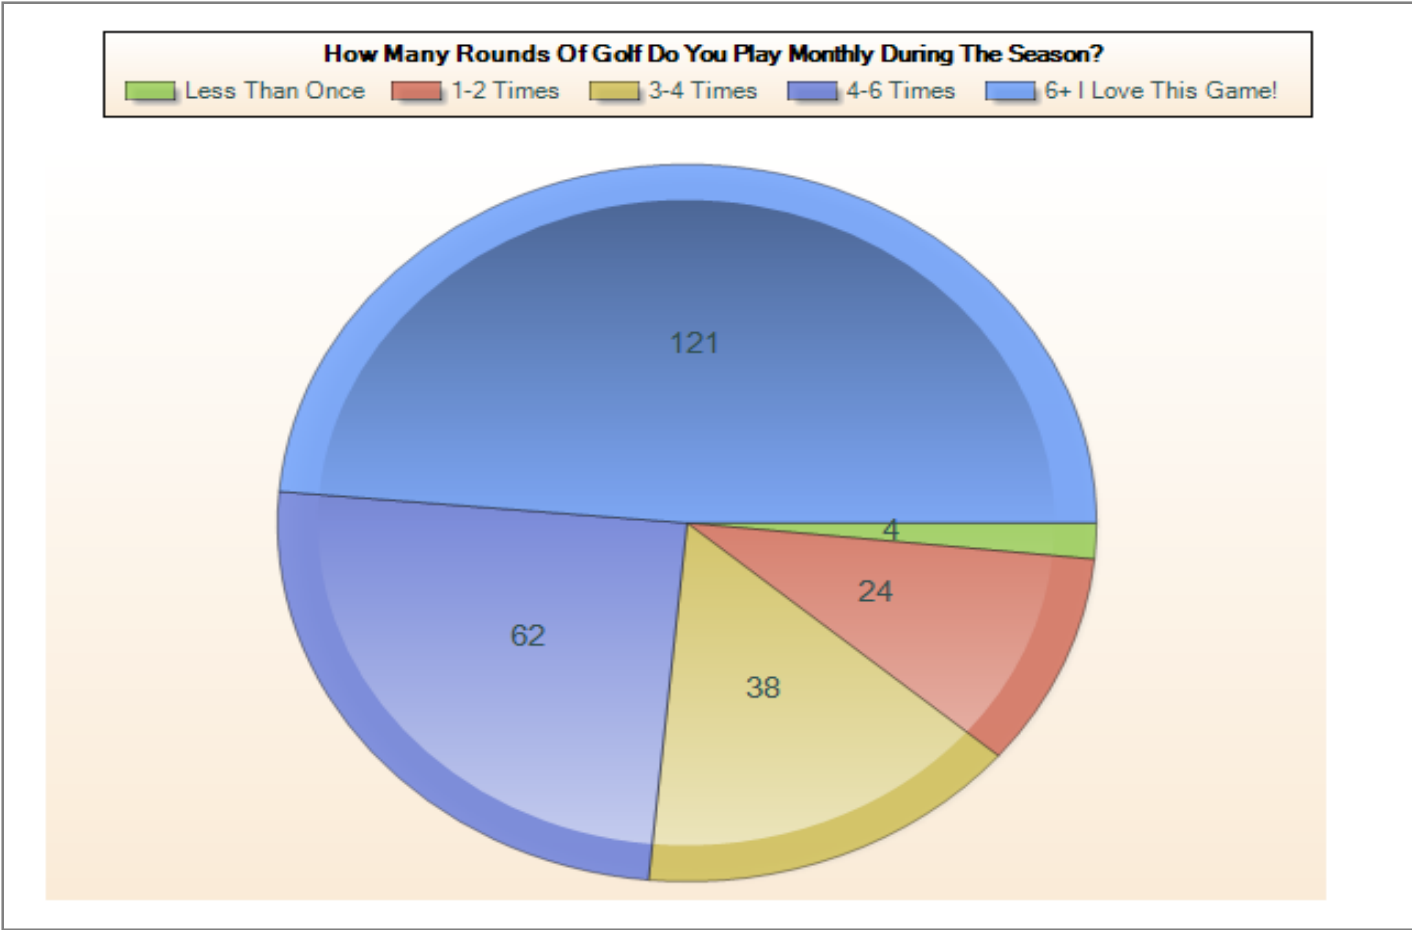

End of 2008 Season Golf Survey: What Is The Number One Reason Below That Prevents You From Playing More Golf?

End of 2008 Season Golf Survey: Is this the first year you've played Captains Club?

End of 2008 Season Golf Survey: How Would You Rate Customer Service In the Golf Shop at Captains Club at Woodfield?

End of 2008 Season Golf Survey: How Would You Rate The Pace of Play at Captains Club at Woodfield?

End of 2008 Season Golf Survey: How Many Rounds Of Golf Do You Play Monthly During The Season?

End of 2008 Season Golf Survey: How Do You Rate Our Greens?