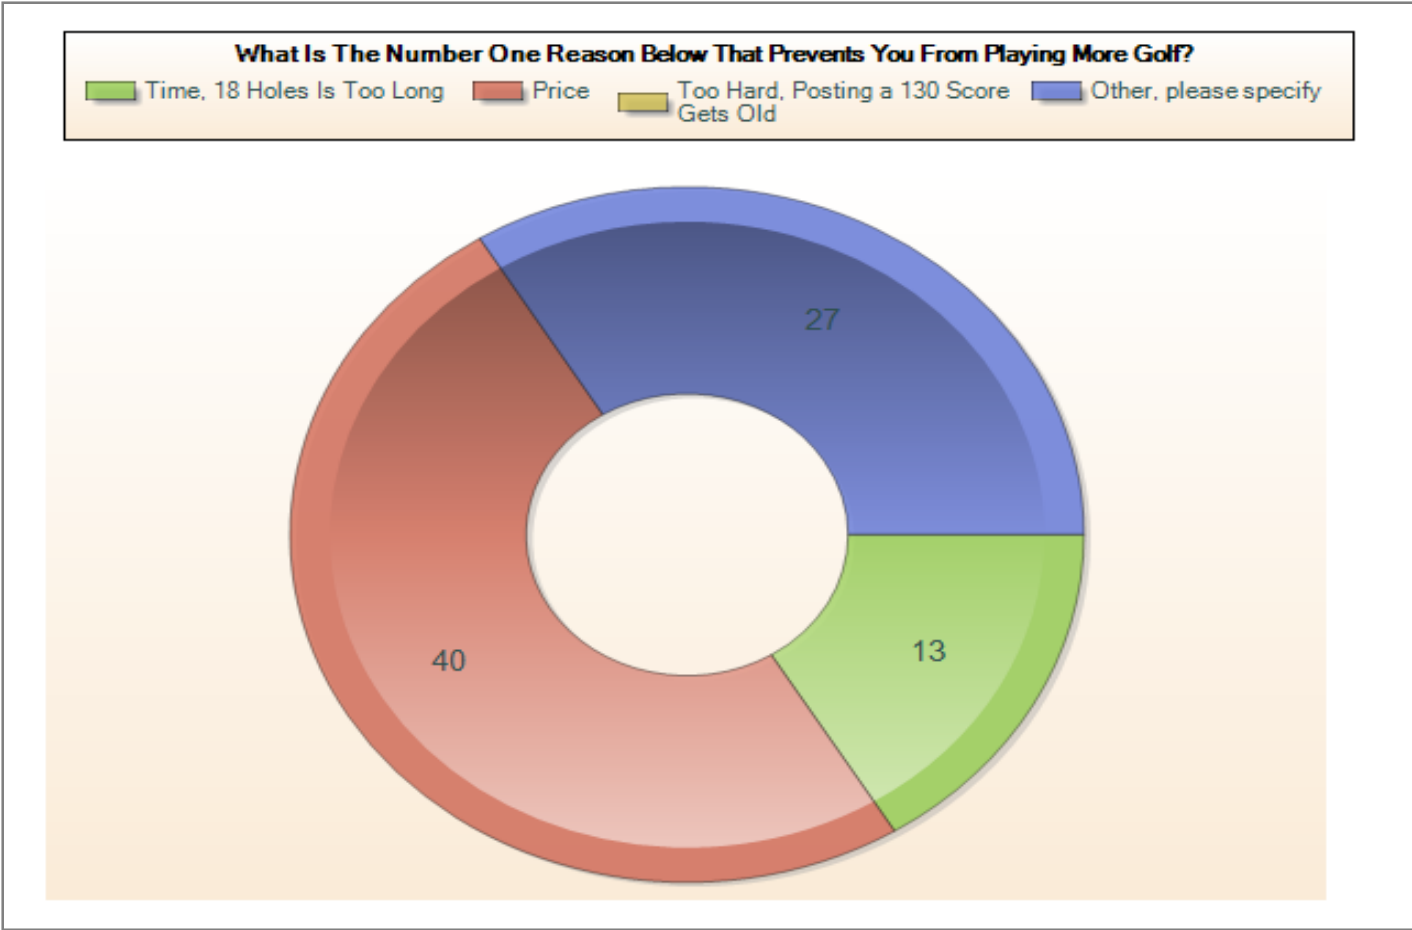

End of 2008 Season Golf Survey: What Is The Number One Reason Below That Prevents You From Playing More Golf?

End of 2008 Season Golf Survey: Is this the first year you've played Captains Club?

End of 2008 Season Golf Survey: How Would You Rate Customer Service In the Golf Shop at Captains Club at Woodfield?